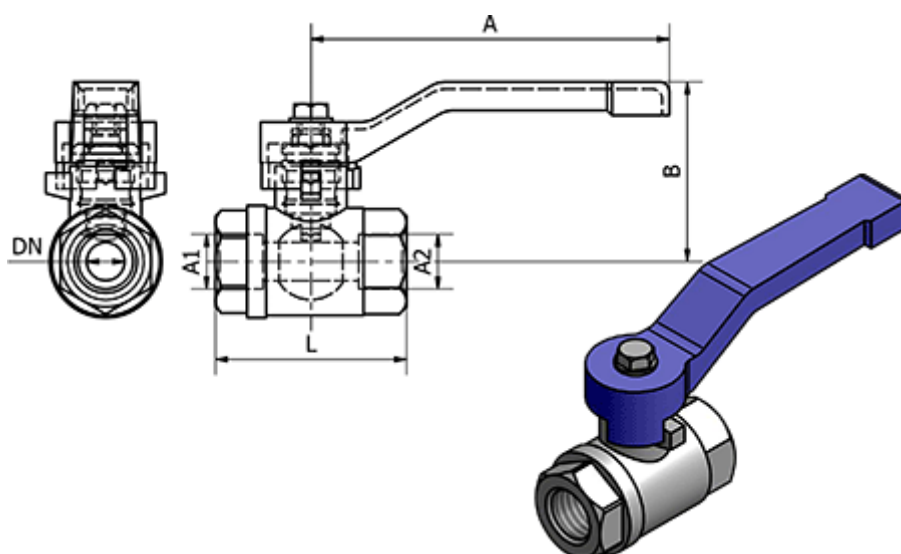

Data Sheet

Article number: 58633404E

Description: Ball Valve 334.04-E, - G 1/2"
Ball Valve

Measures

A	= 96
B	= 45
DN	= 14.5
L	= 50
Thread A1	= G 1/2"
Thread A2	= G 1/2"